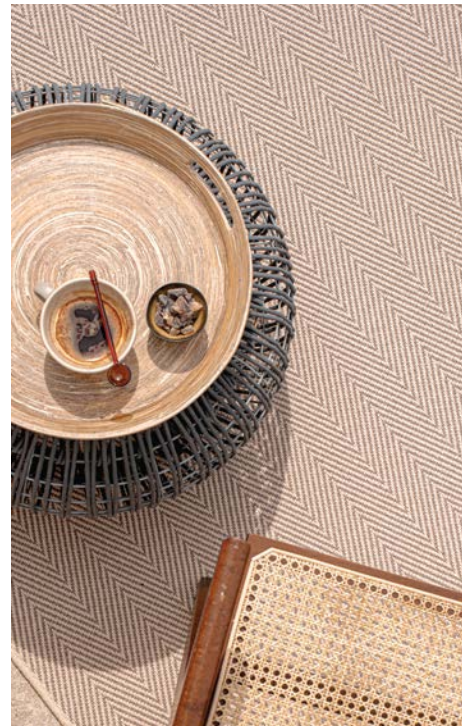

DES. MAXIMA
COL. WHITE BROWN - 103

DES. MATHILDA
COL. BLUE - 401

DES. VICTORIA
COL. BROWN - 203

VICTORIA

Victoria outdoor carpet features a timeless chevron pattern, offering a versatile design that complements both classic and contemporary settings.